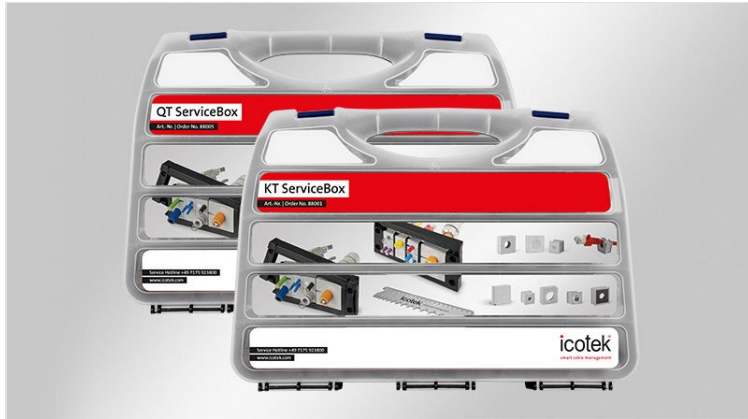

# KT / QT ServiceBox

Service boxes for cable grommets

RoHS  
compliant

REACH  
COMPLIANCE

Made in  
Germany

The KT / QT Service boxes are perfect for installations and service calls. It ensures your grommets are readily available.

## KT ServiceBox